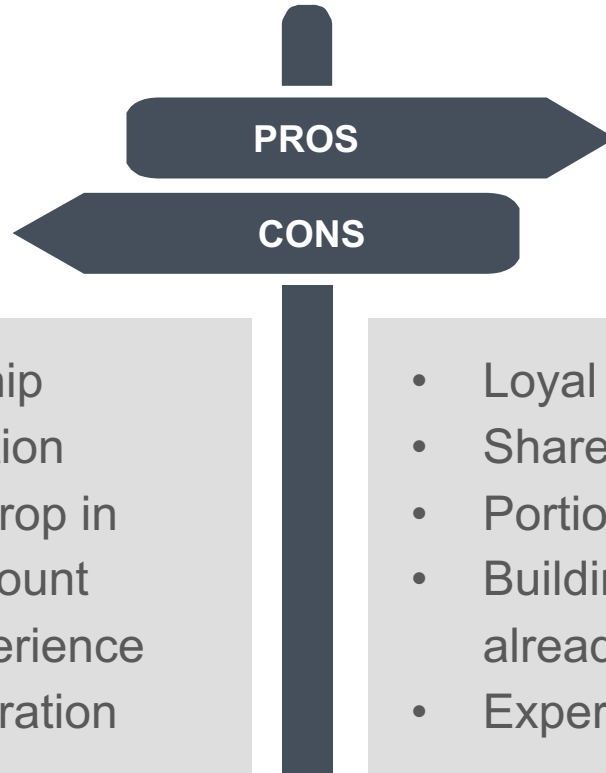

- Transition in leadership
- Negative press attention
- 25-35% anticipated drop in member household count
- Impact on visitor experience
- Project scope and duration

- Loyal core audience
- Shared problem
- Portion of galleries impacted
- Building preservation project already in pipeline
- Experience with closures