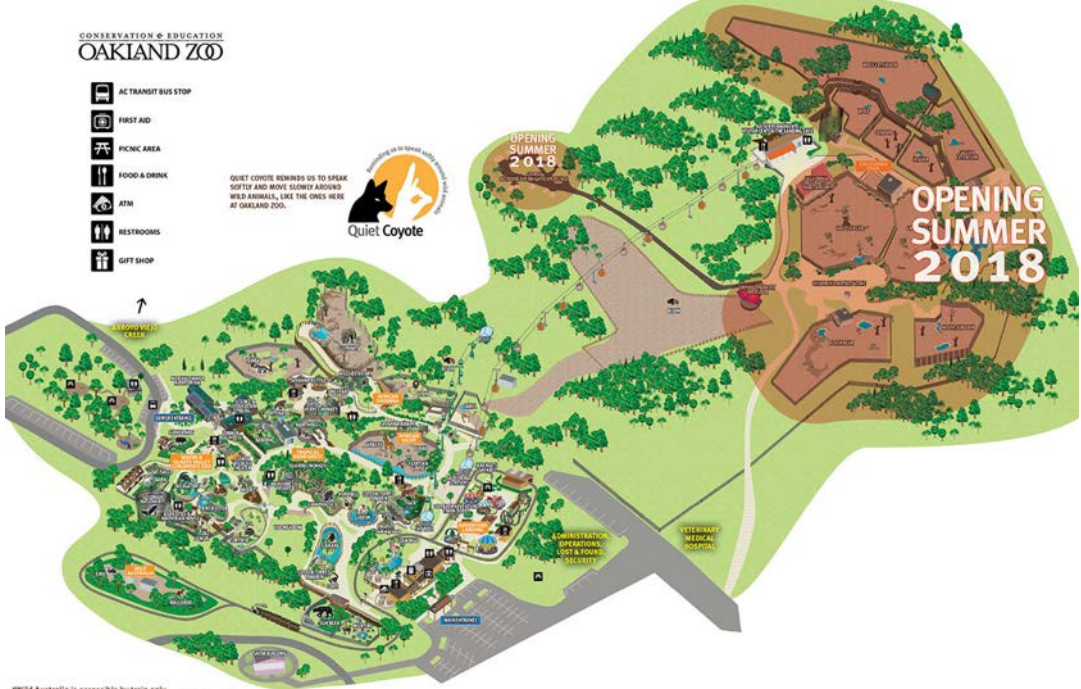

Please note: If your renewal is postmarked after July 7, 2015 you will receive a pro-rated, six month membership.

GROUPON®

livingsocial

CONSERVATION & EDUCATION
OAKLAND ZOO

But we were headed towards...

The Challenge