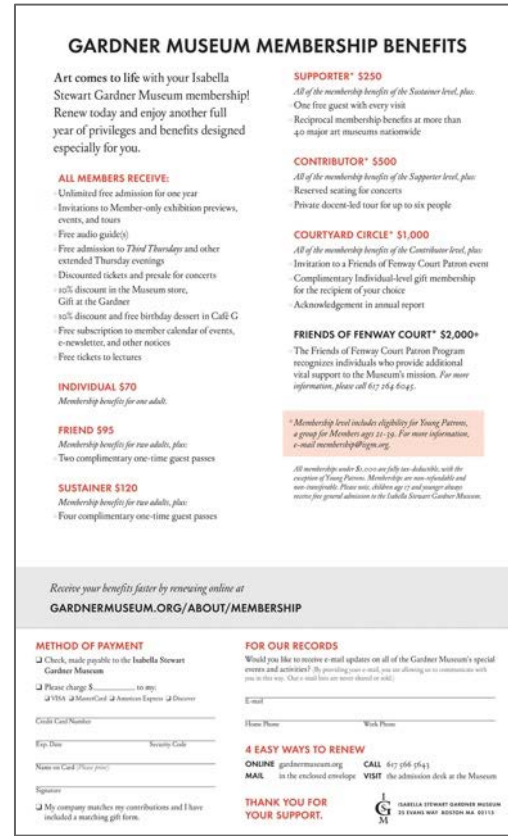

In the Vatcheva you will also see archival material that focuses on Mrs. Gardner as a collector, and illustrates how she tapped into an international network of artists and scholars to build her extraordinary Museum.

Free for members.

JOIN US!

ISABELLA STEWART GARDNER MUSEUM

ISABELLA STEWART GARDNER MUSEUM

Renewal Series

Begins two months prior to expiration through two months after expiration

- 5 Letters
- 5 Emails

Includes upgrade and early renewal incentives