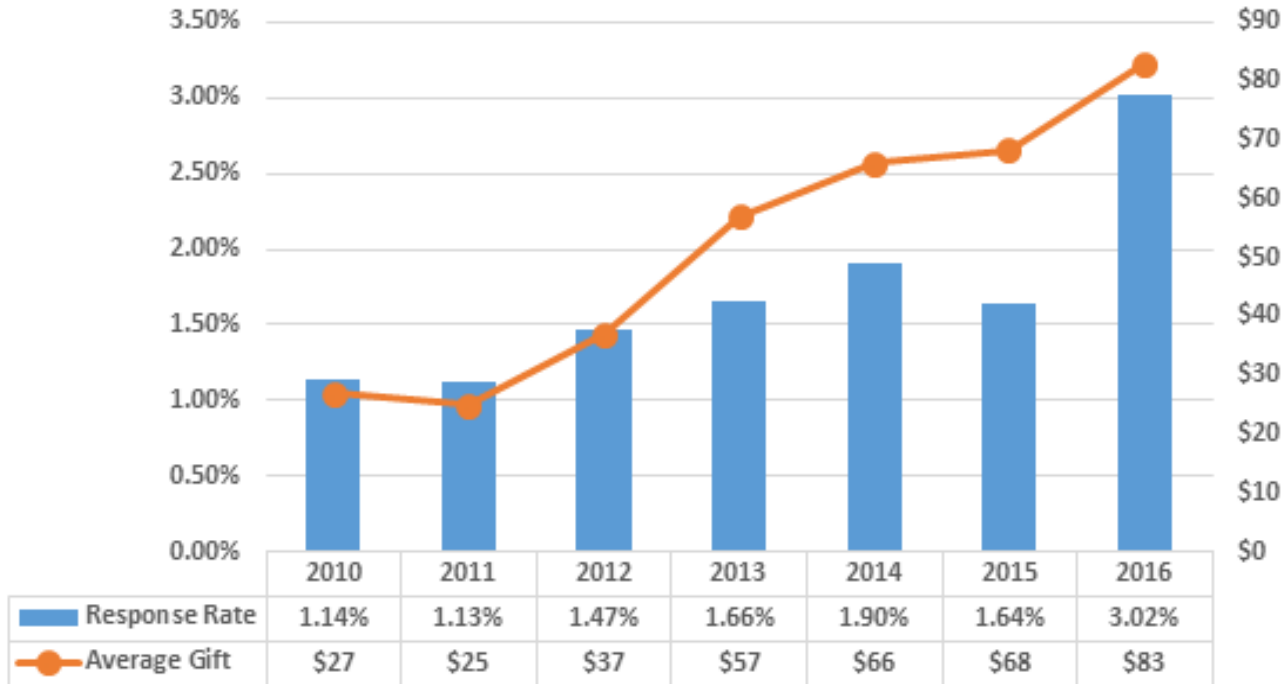

94%
online redemption

\$326,297
gross revenue

The Results!

YOY Response Rate and Average Gift

Next up: a Blockbuster!

National Museum of Women in the Arts

Carolyn Higgins, Membership Manager

National Museum of Women in the Arts